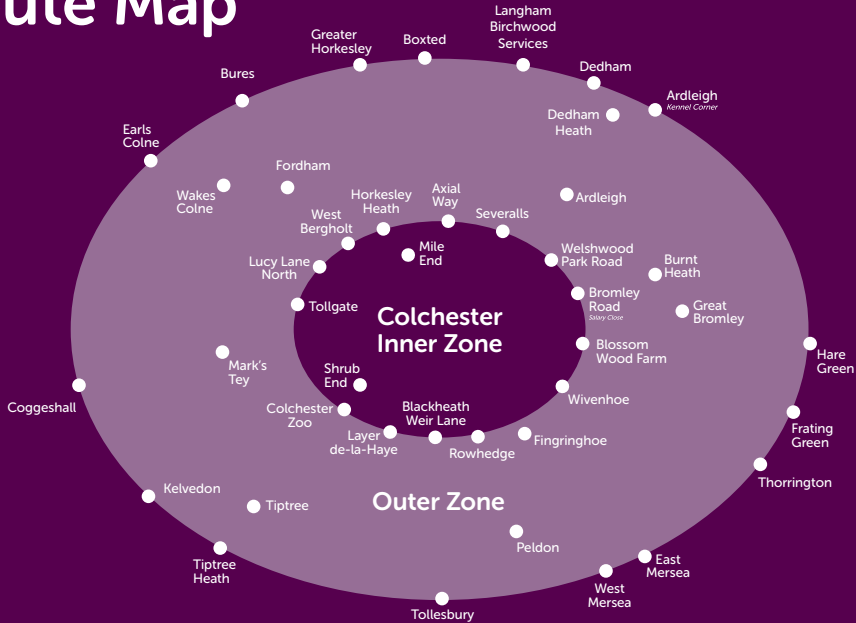

Colchester Borough Card Route Map

Ticket Type:	Inner Price:	Outer Price:
Adult Day	£4.50	£7.20
Adult Weekly	£19.00	£29.00
Adult 4-Week	£66.00	£98.00
Adult Quarterly	£190.00	£290.00
Adult Annual	£665.00	£920.00
Child Day	£3.20	£5.00
Child Weekly	£13.50	£20.00
Child 4-Week	£46.00	£68.00
Family Day 2+3	£10.00	£12.00

How do I purchase tickets?

You can purchase your Borough Card tickets via the First Essex, Arriva or East Anglian Buses App or at the First Bus Travel Office in Colchester. Additionally, Day and Weekly tickets can be purchased on local bus services in Colchester.

For more information about the Boroughcard, visit:
www.firstgroup.com/essex