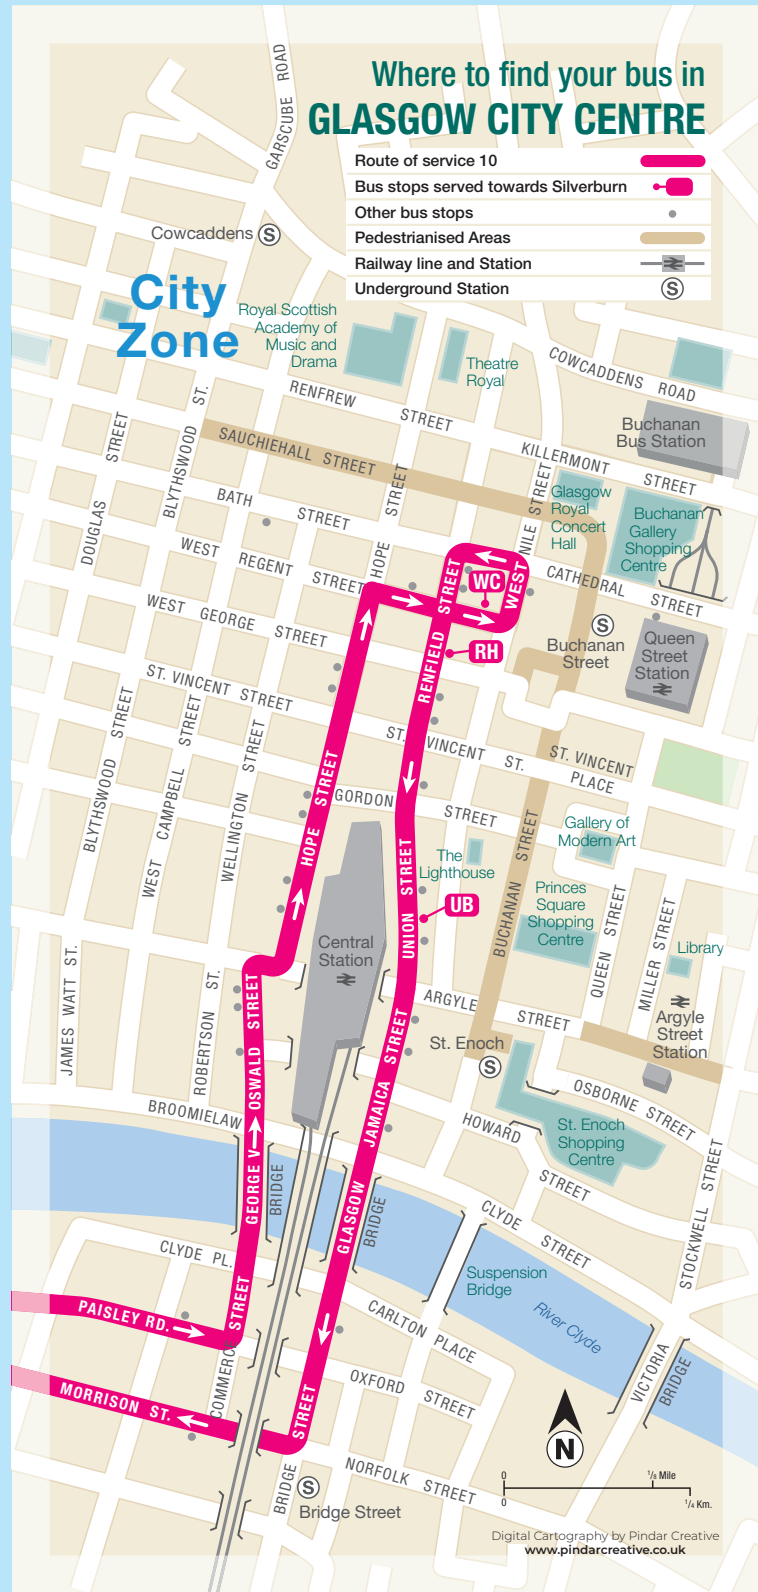

# Where to find your bus in GLASGOW CITY CENTRE

- Route of service 10
- Bus stops served towards Silverburn
- Other bus stops
- Pedestrianised Areas
- Railway line and Station
- Underground Station

# 10 Route Map

- Route of Service 10
- Terminus Point

Digital Cartography by Pindar Creative