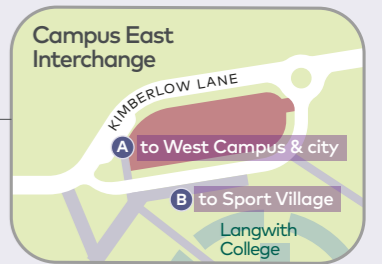

University of York campus network map

6 University | York city centre | York Hospital
direct link to the hospital

66 67 University | York city centre
quick to & from city centre
free within campus zone

C1 Sport Village | James College
free campus bus

C2 Sport Village | JB Morrell Library | Wentworth Way
free campus bus

CB1 York city centre | Campus East
Late night buses between
00:10am-04:10am from Rougier Street
back to the University, 7-days a week

● bus stops

**CAMPUS ZONE
FREE TRAVEL**

66 67

tap on & tap off with
contactless card or device
you won't be charged if you stay within the zone

C1 C2

no need to tap on or tap off

**CAMPUS ZONE
FREE TRAVEL**