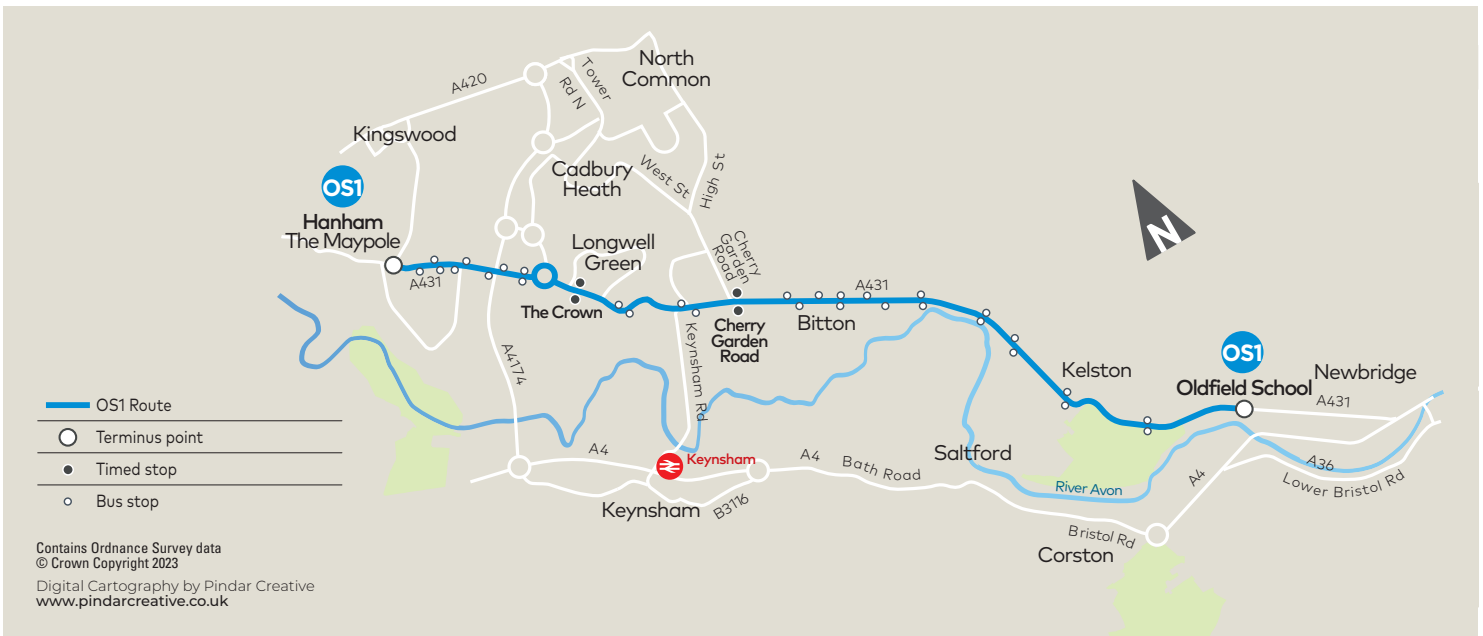

OS1

Hanham, The Maypole - Oldfield School

Valid from 3 September 2023

via Longwell Green and Bitton

Monday to Friday (except Public Holidays)**Operates term time only**

	Service Number	OS1	OS1
Hanham, The Maypole	0745	—	
Longwell Green, The Crown	0753	0754	
Cherry Garden Road	0758	0759	
Oldfield School	0810	0811	

Saturday, Sunday and Public Holidays - No service**OS1**

Oldfield School - Hanham, The Maypole

Valid from 3 September 2023

via Bitton and Longwell Green

Monday to Friday (except Public Holidays)**Operates term time only**

	Service Number	OS1	OS1
Oldfield School	1510	1511	
Cherry Garden Road	1521	1522	
Longwell Green, The Crown	1526	1527	
Hanham, The Maypole	1535	1536	

Saturday, Sunday and Public Holidays - No service

get your next timetable on the app!