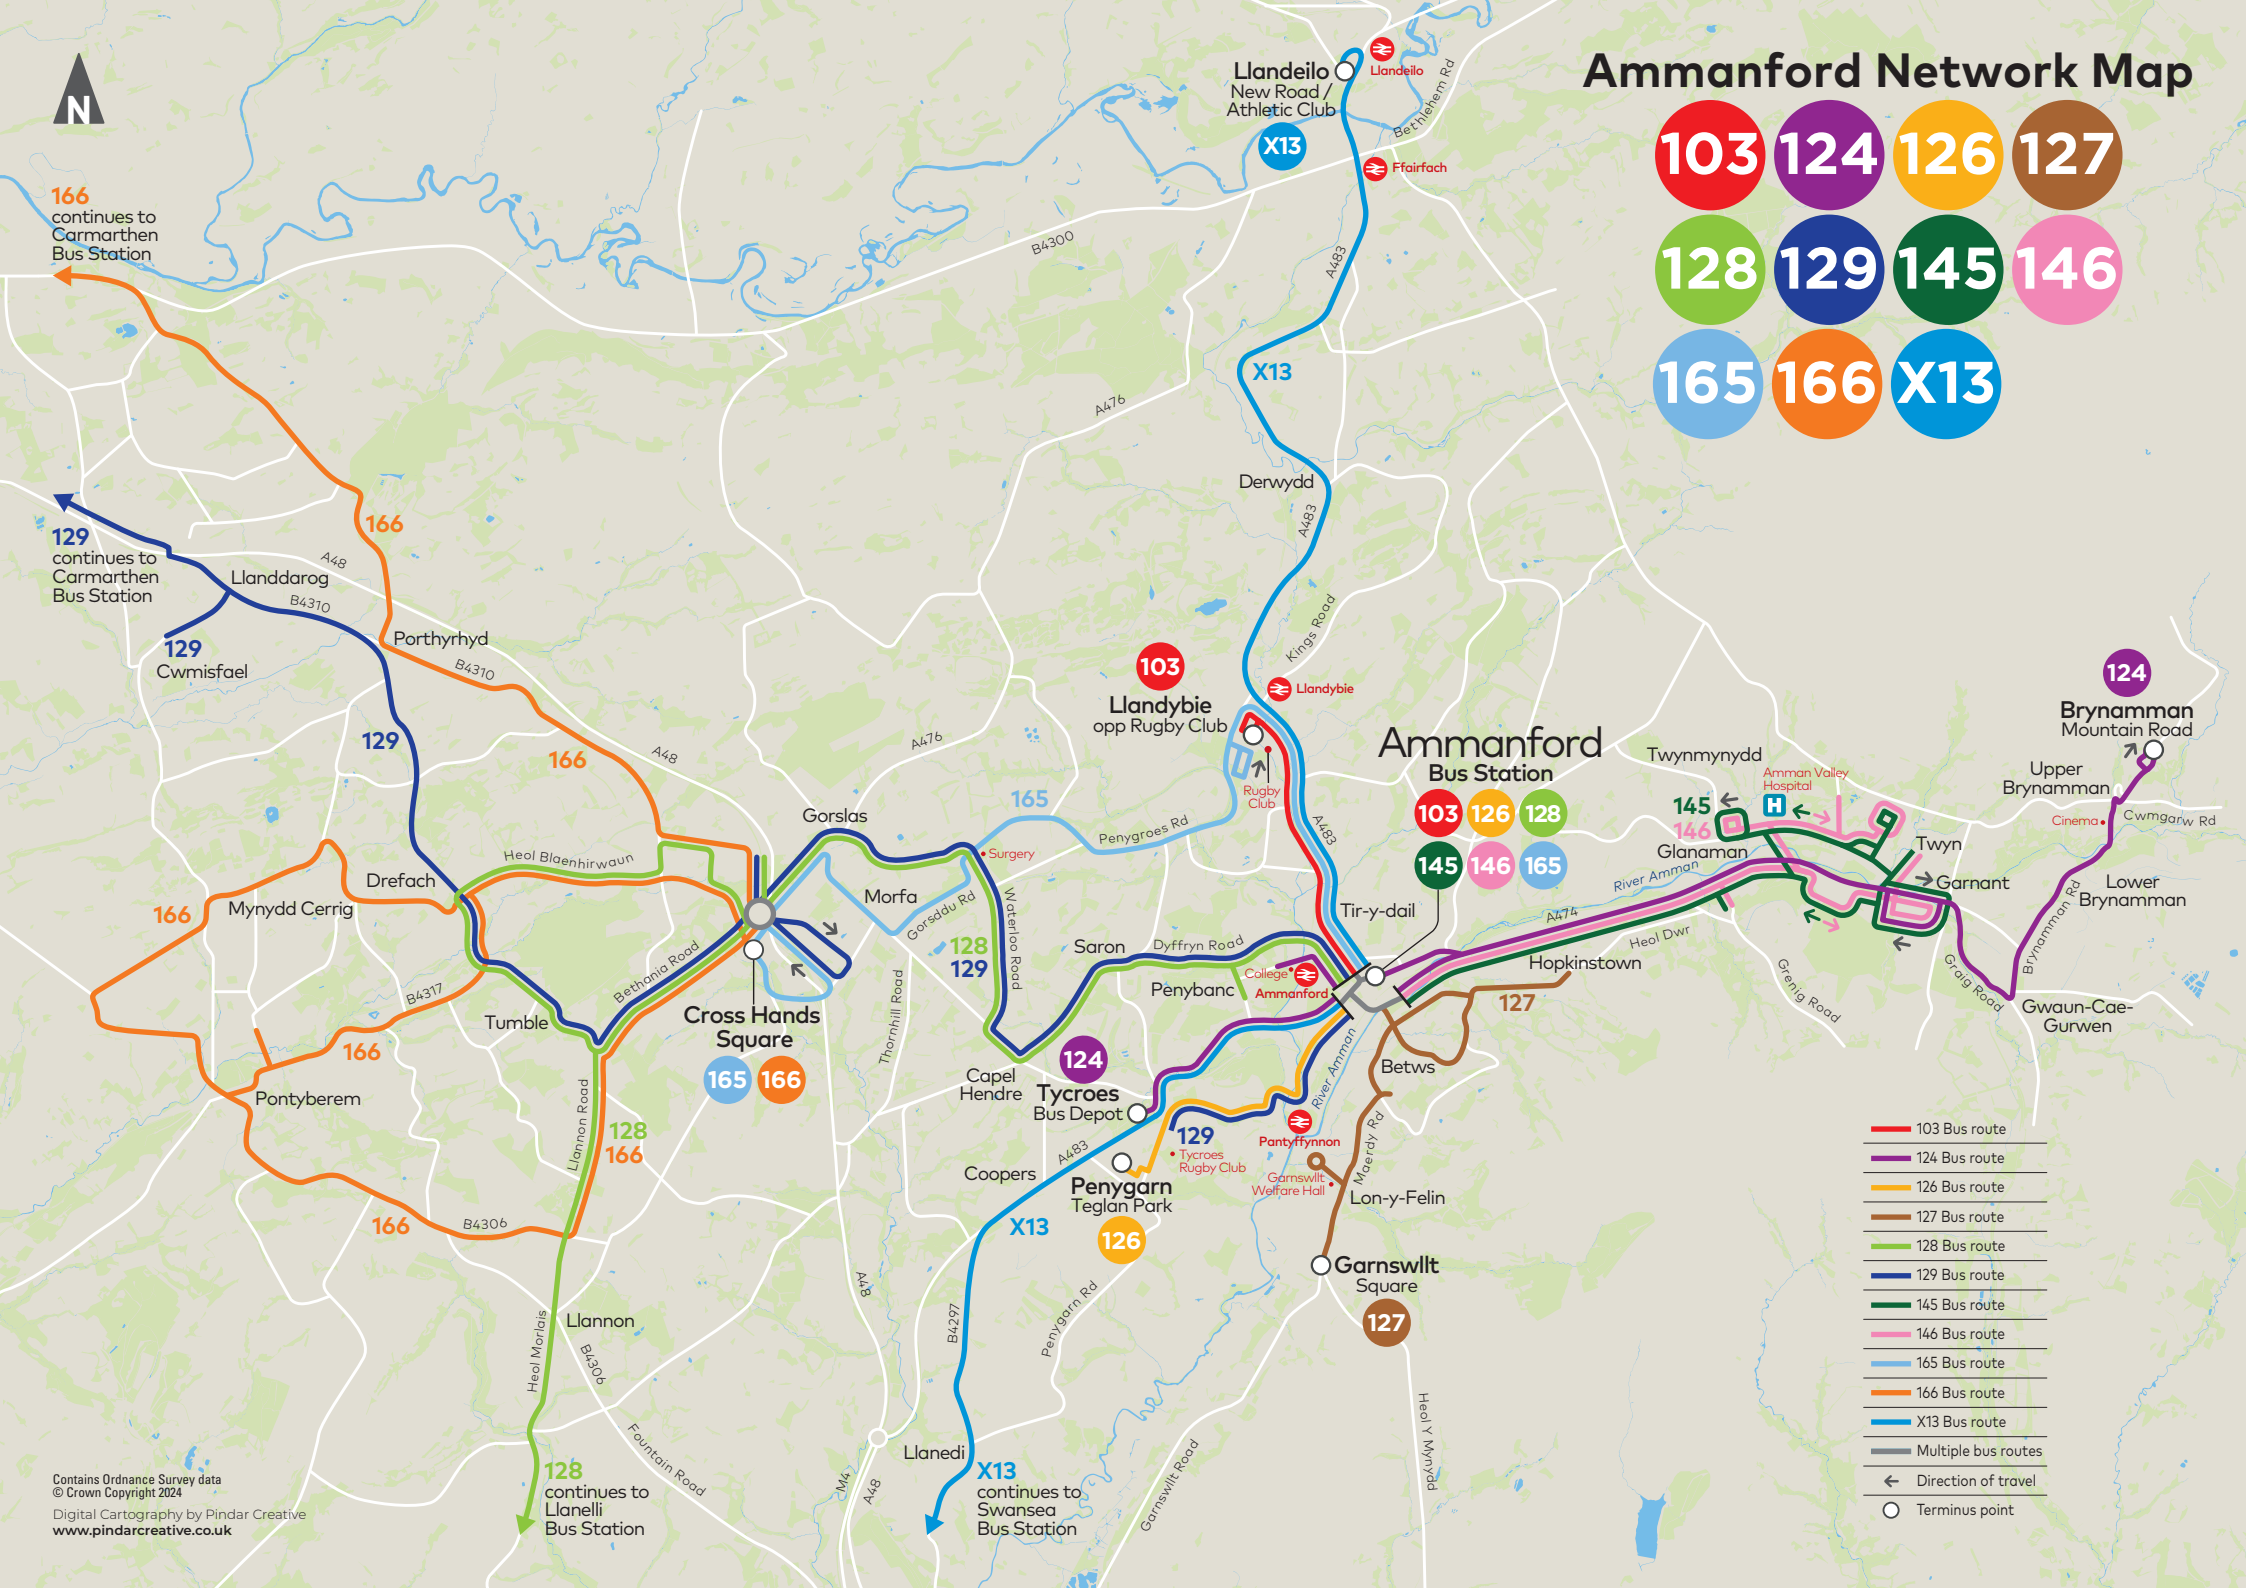

Ammanford Network Map

- 103 Bus route
- 124 Bus route
- 126 Bus route
- 127 Bus route
- 128 Bus route
- 129 Bus route
- 145 Bus route
- 146 Bus route
- 165 Bus route
- 166 Bus route
- X13 Bus route
- Multiple bus routes
- ← Direction of travel
- Terminus point