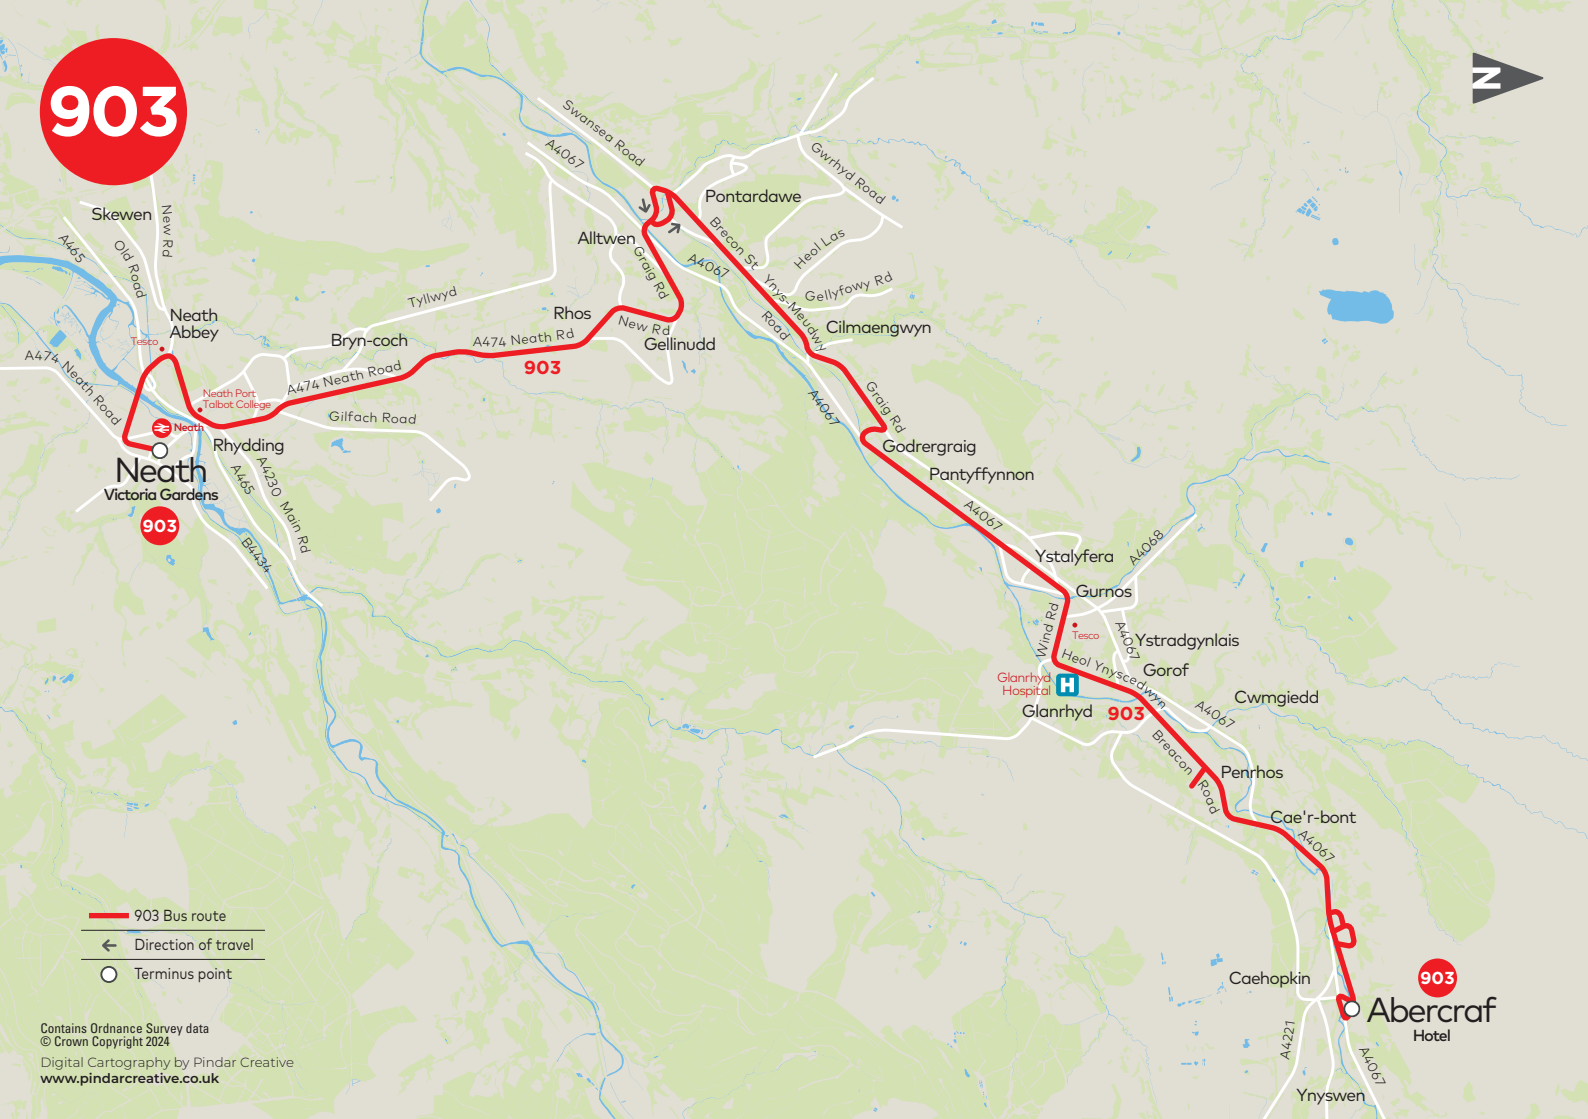

903**Abercraf – Neath****College days only** except Public Holidays*Service Number* **903**

Abercraf (Hotel)	0740
Penrhos (Caerbont Junction)	0745
Glanrhyd Hospital	0753
New Swan Inn	0758
Godrergraig (School)	0808
Pontardawe (Cross-Post Office)	0818
Rhos (Post Office)	0823
Neath College (Main Rd)	0838

No service on any other days**903****Neath – Abercraf****College days only** except Public Holidays*Service Number* **903**

Neath Victoria Gardens	1635
Neath College (Main Rd)	1645
Rhos (Post Office)	1655
Pontardawe (High Street)	1709
Godrergraig (School)	1719
Ystalyfera (Capitol Shops)	1727
Glanrhyd Hospital	1730
Penrhos (Caerbont Junction)	1739
Abercraf (Hotel)	1744

No service on any other days

903

— 903 Bus route

← Direction of travel

○ Terminus point

903
Abercraf
Hotel