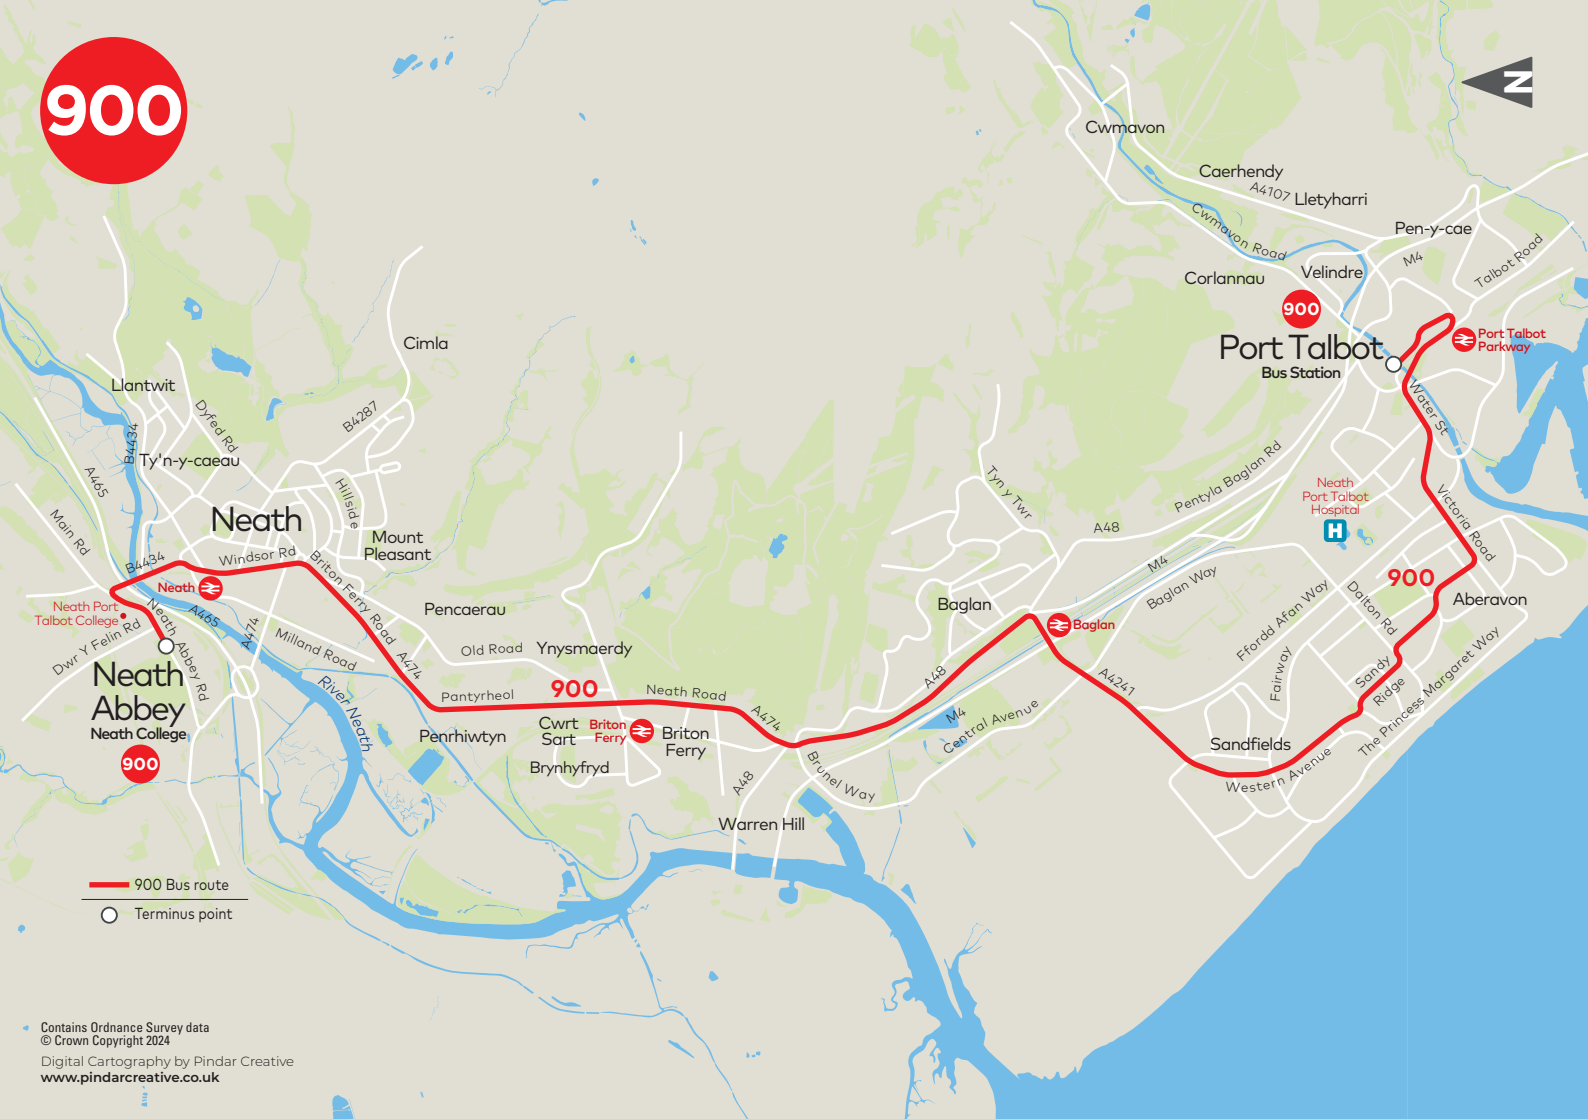

900

Port Talbot – Neath College

Mondays to Fridays except Public Holidays

Service Number **900**

Port Talbot Bus Station	0745
Sandown Road	0750
Sandfields (Western Avenue)	0758
Baglan Railway Station	0800
Briton Ferry (Lodge Cross)	0807
Neath College (Banana Island)	0825

No service on Saturdays, Sundays and Public Holidays

900

 900 Bus route
 Terminus point