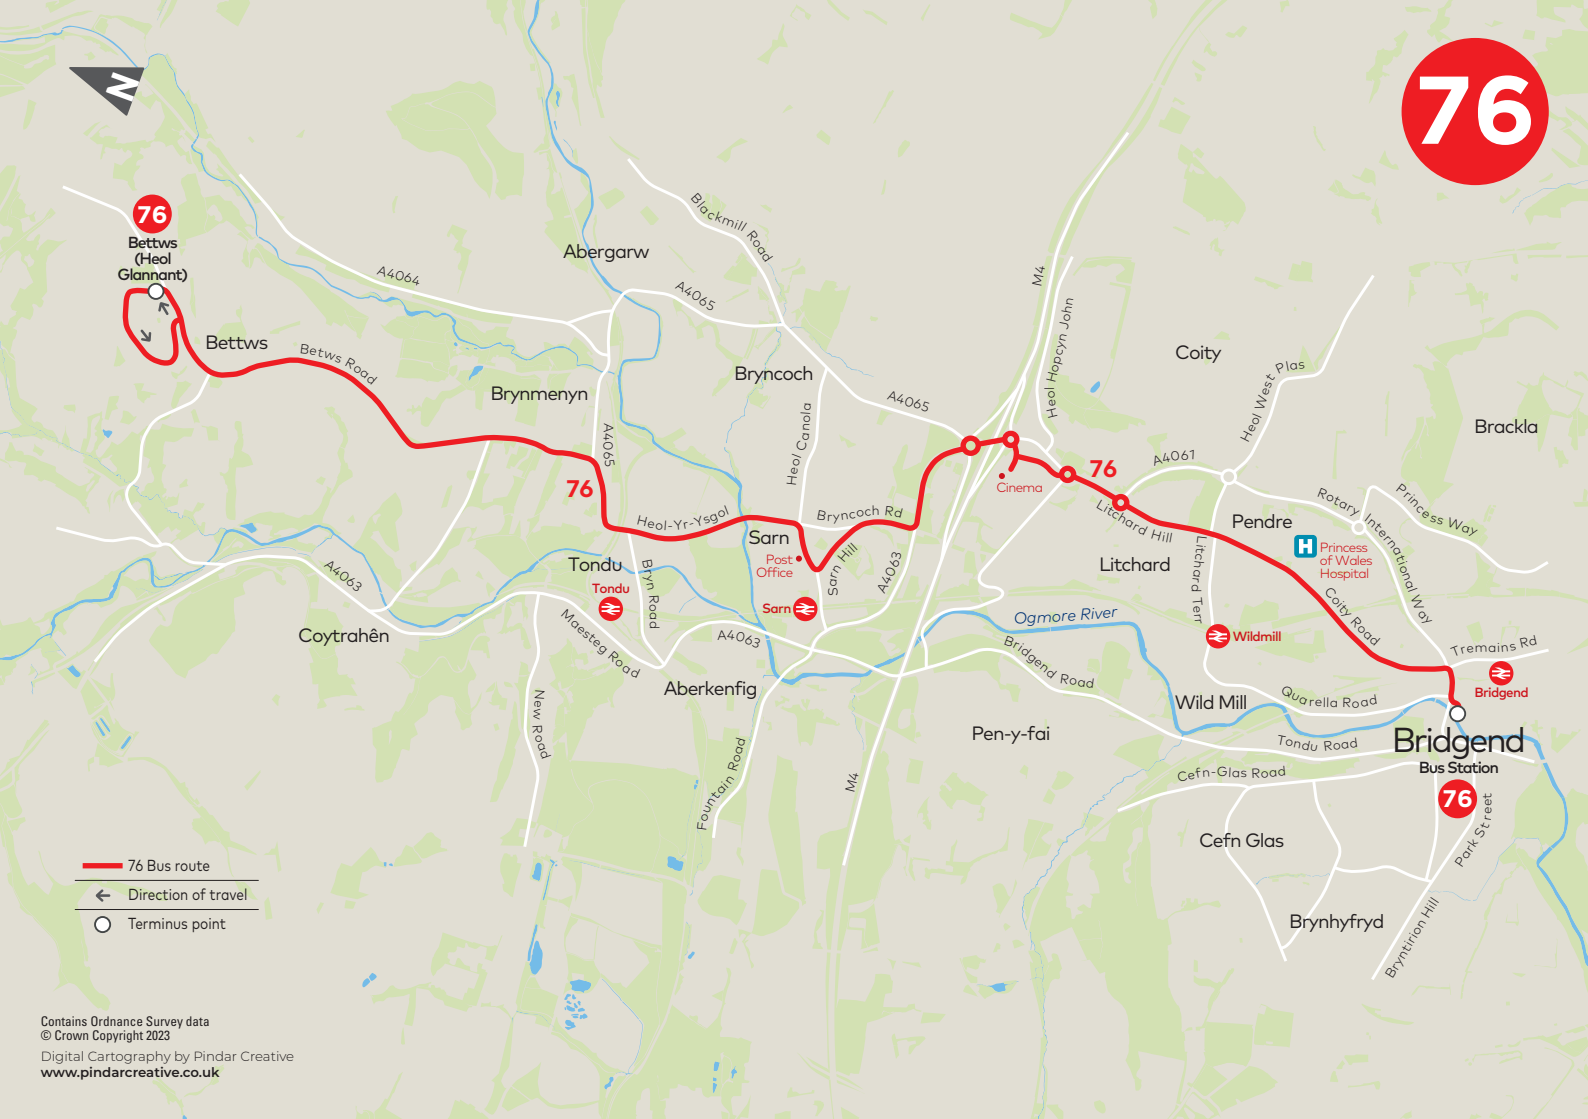

No service on Sundays and Public Holidays

76

- 76 Bus route
- Direction of travel
- Terminus point