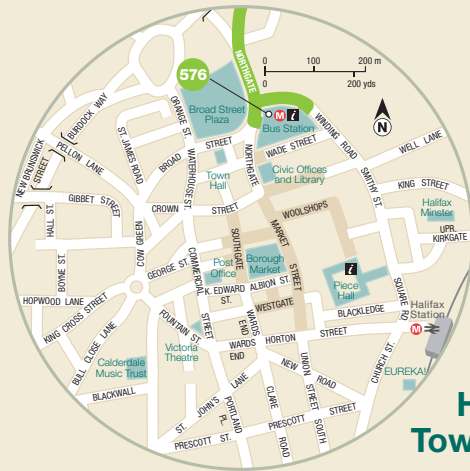

Halifax Town Centre

Digital Cartography by Pindar Creative 29.2.24
www.pindarcreative.co.uk