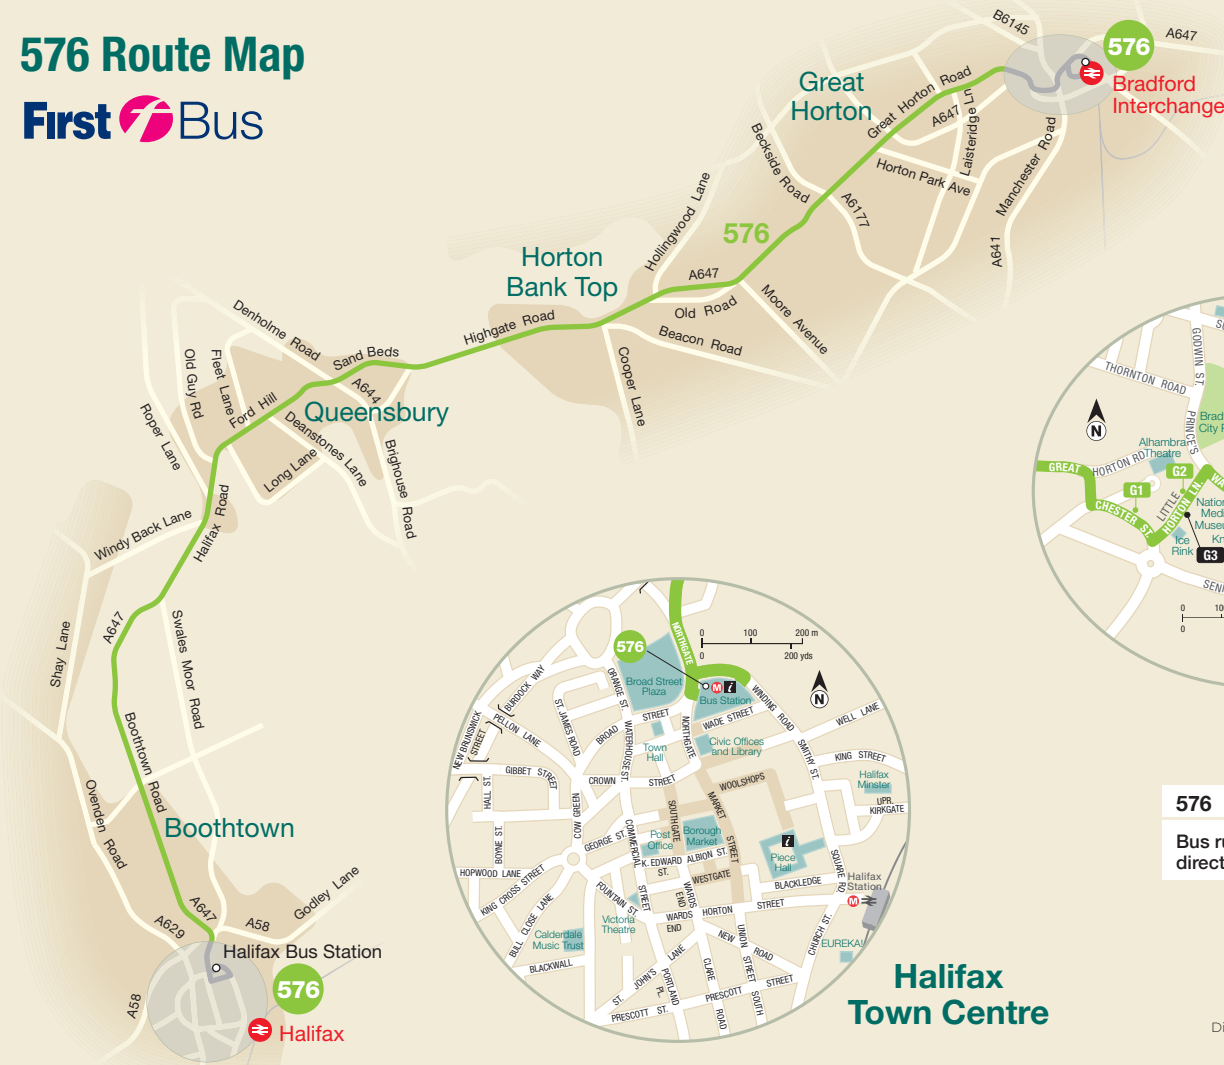

576 Route Map

576
Bradford Interchange