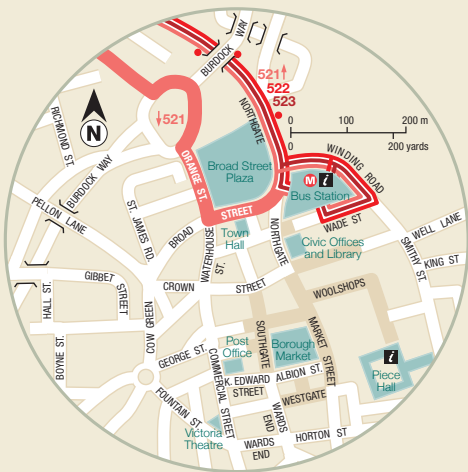

521, 522, 523 Route Map

Halifax Town Centre

521	
522	
523	
Terminus point	