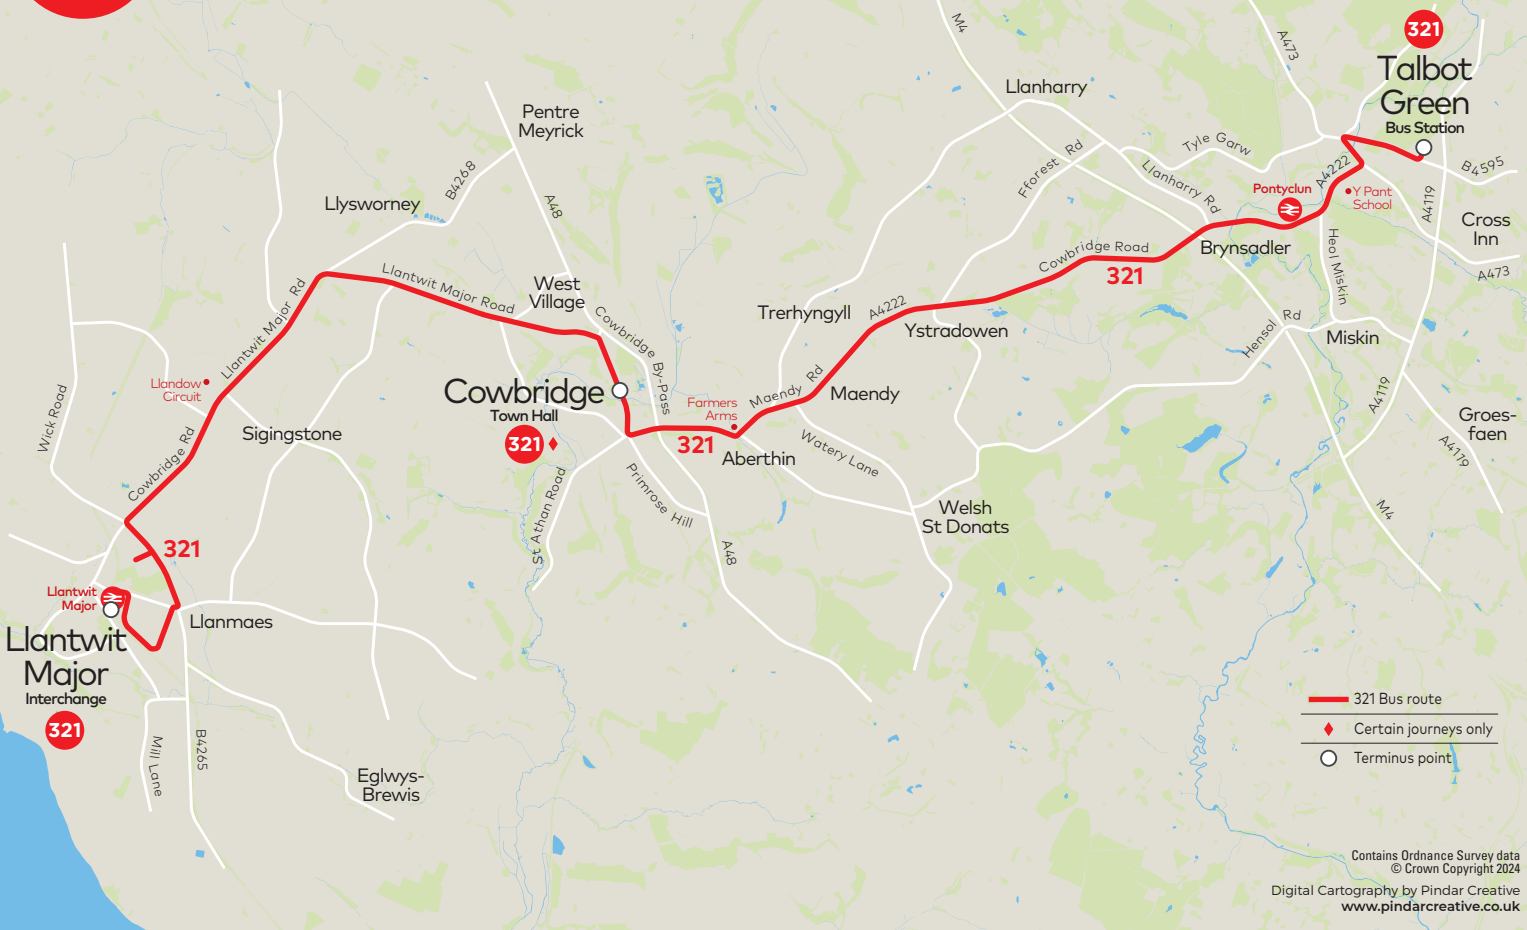

321

Digital Cartography by Pindar Creative
www.pindarcreative.co.uk