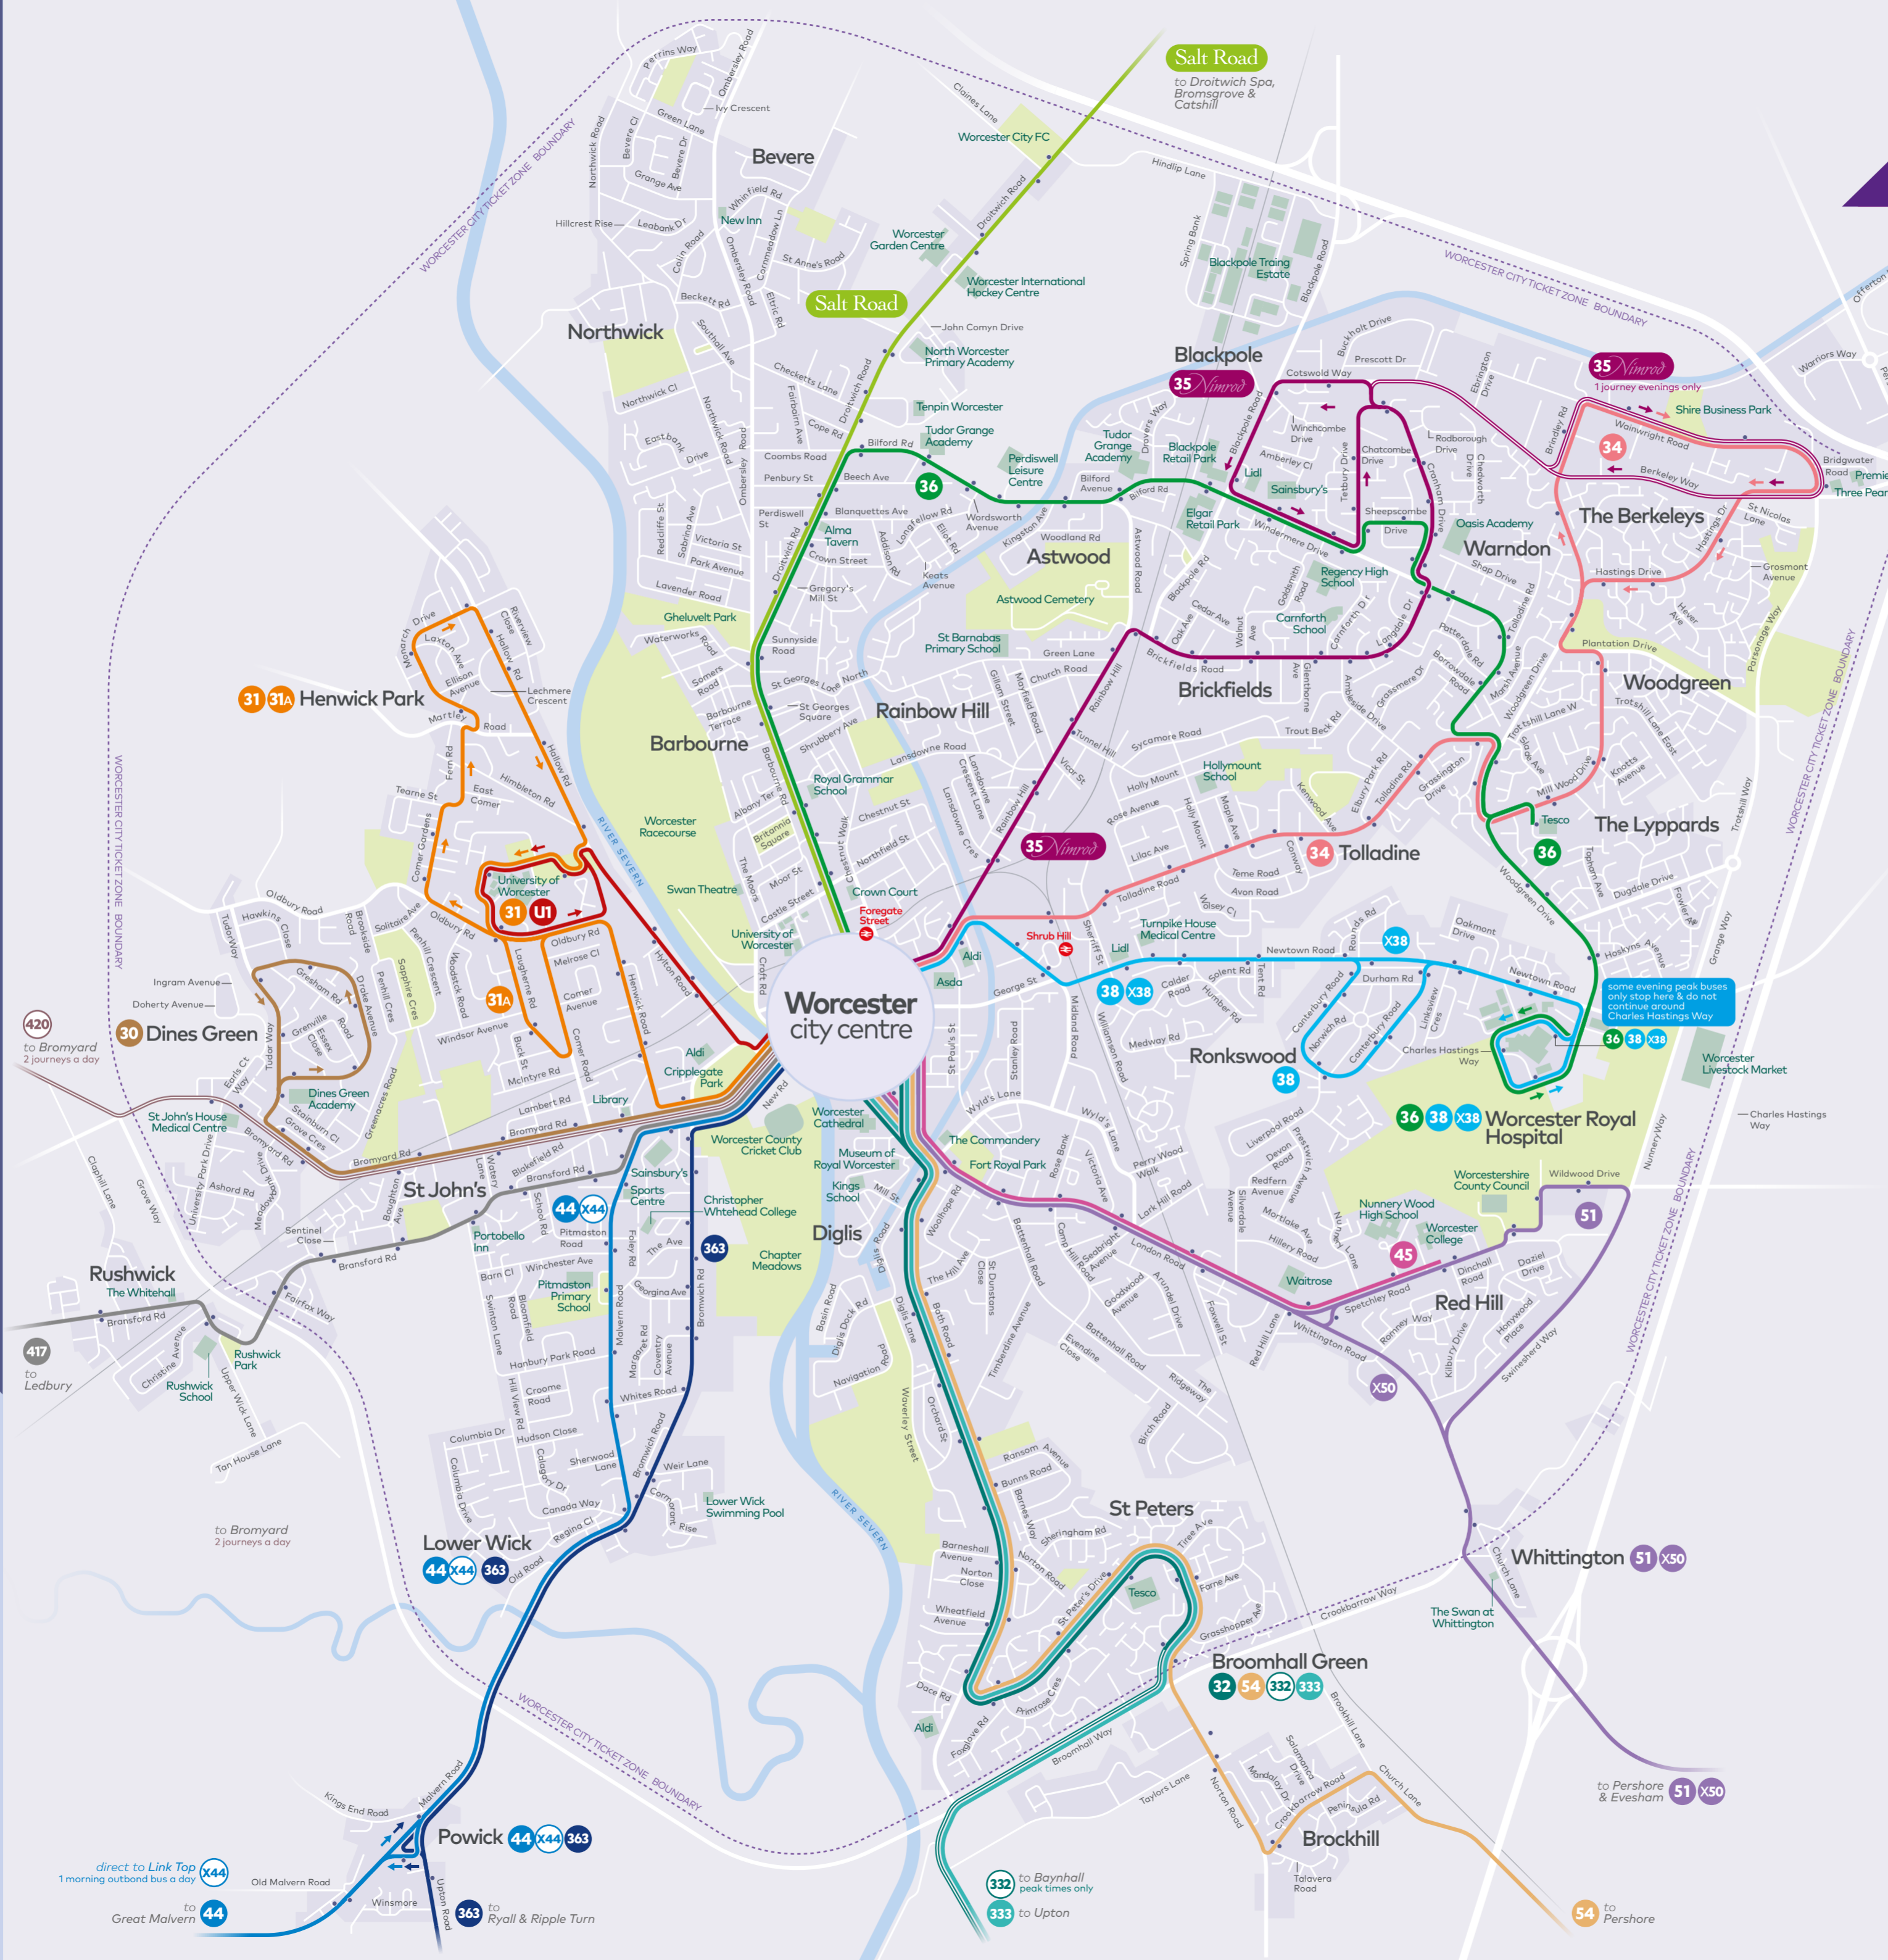

153**Worcester – Droitwich – Hampton Lovett**

Valid from 5 November 2023

Monday to Friday (except Public Holidays)

	<i>Service Number</i>	153	153	153
Worcester Bus Station	0505	0605	2105	
Dilmore Lane	0515	0615	2115	
Copcut, Joynes Road	0522	0622	2122	
Chawson, Long Sling	0525	0625	2125	
Droitwich, Ombersley Street East	0529	0629	2129	
Droitwich Spa High School	0535	0635	2135	
Westlands, Farmers Way	0537	0637	2137	
Berry Hill Industrial Estate	0540	0640	2140	
Hampton Lovett Industrial Estate	0550	0650	2150	

No service Saturday, Sunday or Public Holidays**153****Hampton Lovett – Droitwich – Worcester****Monday to Friday** (except Public Holidays)

	<i>Service Number</i>	153	153	153
Hampton Lovett Industrial Estate	0615	1915	2215	
Berry Hill Industrial Estate	0625	1925	2225	
Farmers Way	0631	1931	2231	
Droitwich Spa High School	0633	1933	2233	
Droitwich, Ombersley Street East	0637	1937	2237	
Chawson, Long Sling	0645	1945	2245	
Copcut, Joynes Road	0649	1949	2249	
Dilmore Lane	0657	1957	2257	
Worcester Bus Station	0710	2010	2310	

No service Saturday, Sunday or Public Holidays

where to catch your bus in the city centre

	towards	bus station	stop
30	Dines Green	stand J	H
31 31A	Henwick Park	stand E	H
32	Broomhall Green	stand N	F
34	The Berkeleys	stand B	C
35 <i>Nimrod</i>	Blackpole	stand D	C
36	The Lyppards	stand L	A
38 X38	Ronkswood & Hospital	stand C	C
44 X44	Great Malvern	stand H	H
45	Red Hill	stand F	F
X50	Evesham	stand F	F
51	Pershore	stand F	F
54	Broomhall Green	stand N	F
332	Baynhall	stand N	F
333	Upton	stand N	F
363	Ryall & Ripple Turn	stand N	H
417	Ledbury	stand M	
420	Bromyard	stand M	
Salt Road	Droitwich Spa, Bromsgrove & Catshill	stand O	A
U1	University of Worcester	stand E	

direct to Link Top
1 morning outboard bus a day
X44
to Great Malvern 44
to Winsmore 363
to Ryall & Ripple Turn

332 to Baynhall
peak times only
333 to Upton

to Pershore & Evesham 51 X50
to Pershore 54