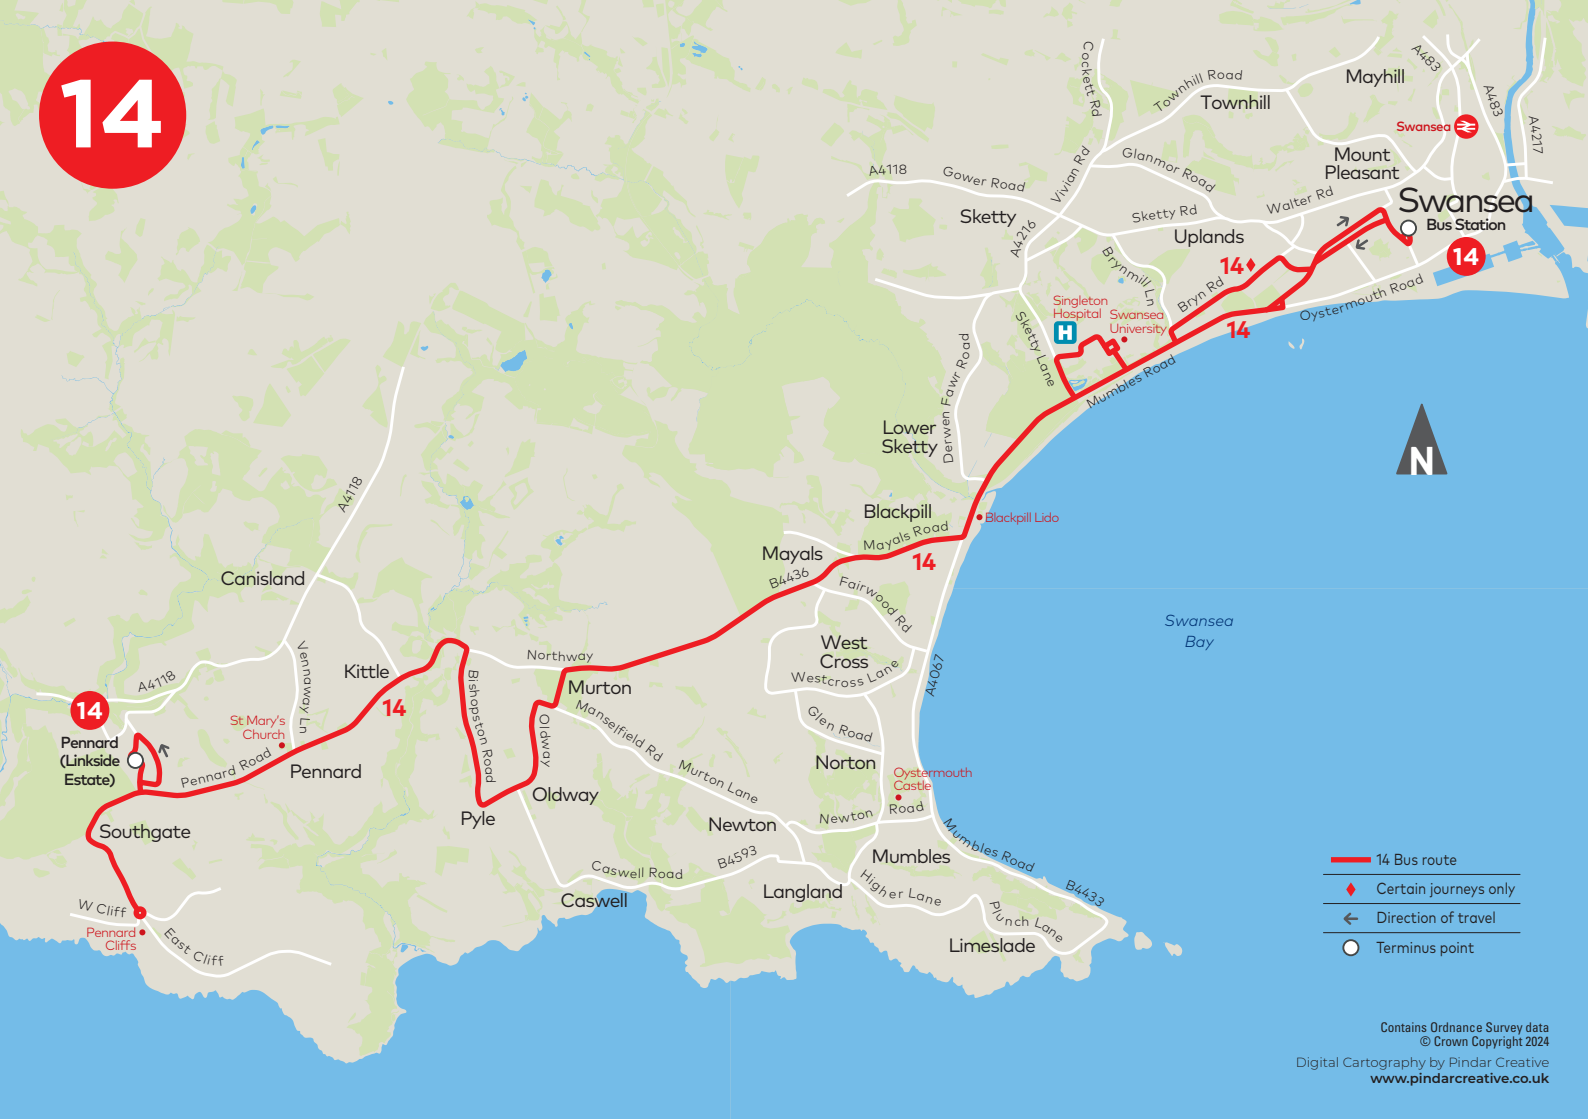

Notes: NSD - School Holidays only SD - Schooldays only

Sunday and Public Holiday service operated by another operator

14

- 14 Bus route
- ◆ Certain journeys only
- ← Direction of travel
- Terminus point